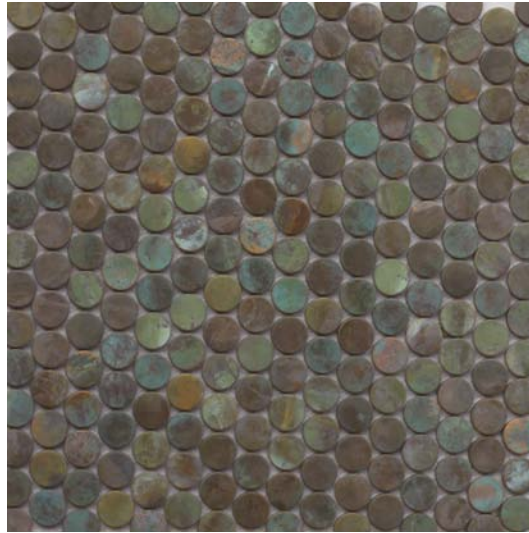

ANTIQUÉ
COPPER

CoBlends-01
1" x 1" (23 x 23mm)

Antique Copper mosaic uses the real copper after special surface finishing, which performs traditional and ancient art effect like the antiques passed from the old times, and represents the high grade metal processing technology of Aleno Tile.

CoBlends-02
1" x 1" (23 x 23mm)

ANTIQUED COPPER

COPPER

Available Colors

Copper-01
1" x 1" (23 x 23mm)

Copper-02
2" x 2" (48 x 48mm)

Copper-05
Dia 3/4" (Dia 20mm)

Copper-03
1" x 2" (23 x 48mm)

Copper-04
5/8" x 5/8" (15 x 15mm)

Rust Copper
Dia 3/4" (Dia 20mm)

Landscape
2" x 2" (48 x 48mm)

Characteristic:

Variation in color, size and shade is inherent in antique copper mosaic, and is one of the natural characteristics that defines the beauty of these tiles.