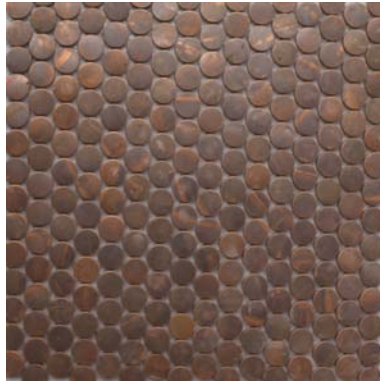

ANTIQUÉ
COPPER

CoBlends-01
1" x 1" (23 x 23mm)

Antique Copper mosaic uses the real copper after special surface finishing, which performs traditional and ancient art effect like the antiques passed from the old times, and represents the high grade metal processing technology of Aleno Tile.

CoBlends-02
1" x 1" (23 x 23mm)

ANTIQUED COPPER

COPPER

Available Colors

Copper-01
1" x 1" (23 x 23mm)

Copper-02
2" x 2" (48 x 48mm)

Copper-05
Dia 3/4" (Dia 20mm)

Copper-03
1" x 2" (23 x 48mm)

Copper-04
5/8" x 5/8" (15 x 15mm)

Rust Copper
Dia 3/4" (Dia 20mm)

Landscape
2" x 2" (48 x 48mm)

Characteristic:

Variation in color, size and shade is inherent in antique copper mosaic, and is one of the natural characteristics that defines the beauty of these tiles.