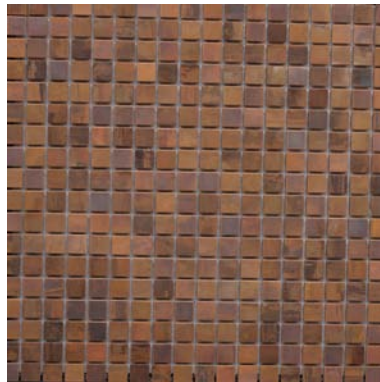

ANTIQUÉ
COPPER

CoBlends-01
1" x 1" (23 x 23mm)

Antique Copper mosaic uses the real copper after special surface finishing, which performs traditional and ancient art effect like the antiques passed from the old times, and represents the high grade metal processing technology of Aleno Tile.

CoBlends-02
1" x 1" (23 x 23mm)

ANTIQUED COPPER

COPPER

Available Colors

Copper-01
1" x 1" (23 x 23mm)

Copper-02
2" x 2" (48 x 48mm)

Copper-05
Dia 3/4" (Dia 20mm)

Copper-03
1" x 2" (23 x 48mm)

Copper-04
5/8" x 5/8" (15 x 15mm)

Rust Copper
Dia 3/4" (Dia 20mm)

Landscape
2" x 2" (48 x 48mm)

Characteristic:

Variation in color, size and shade is inherent in antique copper mosaic, and is one of the natural characteristics that defines the beauty of these tiles.